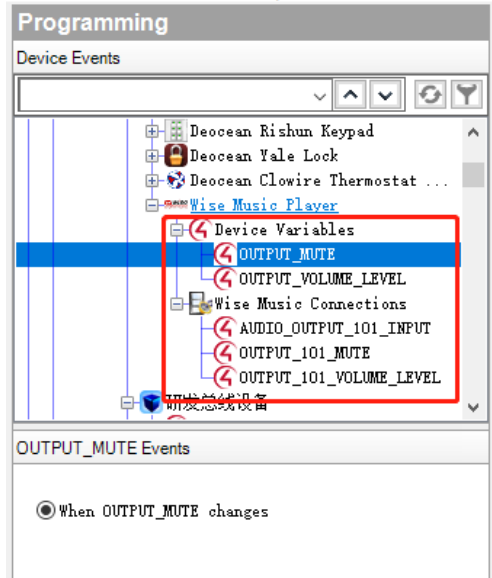

Control & Audio Video Connections				
Sinhel Music Player				
Name	Type	Connection	Input/Output	Connected To
Audio/Video Inputs				
<input checked="" type="checkbox"/> Digital Audio Client	Audio	DIGITAL_AUDIO_CLIENT	Input	Digital Media->Digital Audio
Audio/Video Outputs				
<input checked="" type="checkbox"/> Digital Audio	Audio	DIGITAL_AUDIO_SERVER	Output	Digital Media->Digital Audio
Room Control				
<input type="checkbox"/> Output Audio End-P...	RoomControl	AUDIO_SELECTION	Output	鑫洛背景音乐测试->Audio End-Point 2
<input type="checkbox"/> Output Audio End-P...	RoomControl	AUDIO_VOLUME	Output	鑫洛背景音乐测试->Video Volume 2

设置完成

设置完成后刷新，可以正常使用 APP 控制播放

自动化编程方法

触发事件

触发事件只有静音和声音改变事件

Composer Pro 3.2.1 / OS Management 3.1.3 - (Local)

File Driver Go Tools Help

触发控制

指定播放控制

基本控制

静音控制

Actions

Device Actions

- Wise Music Player
 - Device Variables
 - OUTPUT_MUTE**
 - OUTPUT_VOLUME_LEVEL
 - Wise Music Connections
 - AUDIO_OUTPUT_101_INPUT
 - OUTPUT_101_MUTE
 - OUTPUT_101_VOLUME_LEVEL

OUTPUT_MUTE Actions

Room->Wise Music Player->OUTPUT_MUTE = True

Commands Conditionals Loops

Set to True

Set to False

Toggle

Set to Value of

Room->ANNOUNCEMENT_DISABLED